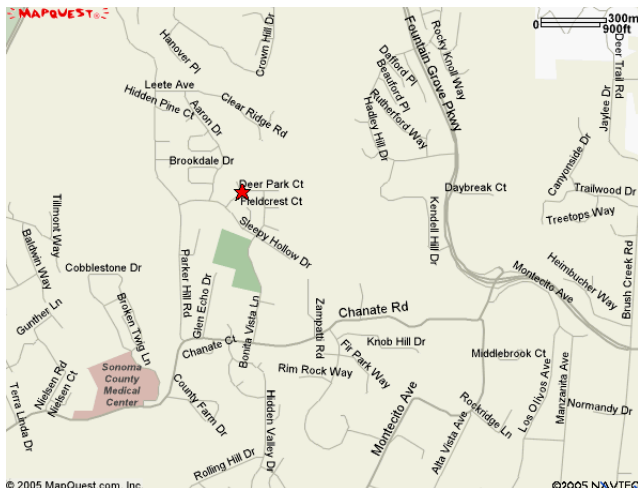

The Petaluma Faculty Forum Steering Committee Invites You to participate in the Second Annual PFF Retreat

We face a unique opportunity at this time to forge the identity of the Petaluma Campus as the Phase II expansion takes shape. Last year's retreat was an energizing experience for us. This year promises even more. You can become better acquainted with your colleagues, build community and take part in this crucial evolution of the Petaluma Campus.

R.S.V.P. npersons@santarosa.edu

Directions to the home of Nancy Persons 3530 Shallow Creek Drive in Santa Rosa

- From 101 take the Steele Lane exit. Head east on Steele Lane.
- Turn LEFT onto Mendocino Ave
- Turn RIGHT onto Chanate
- Follow Chanate up past Sutter Hospital, turn LEFT onto Parker Hill Road.
- Turn RIGHT onto Sleepy Hollow Drive just after the fire station (on your right).
- Turn LEFT onto Deer Park Drive
- Turn LEFT onto Shallow Creek Drive