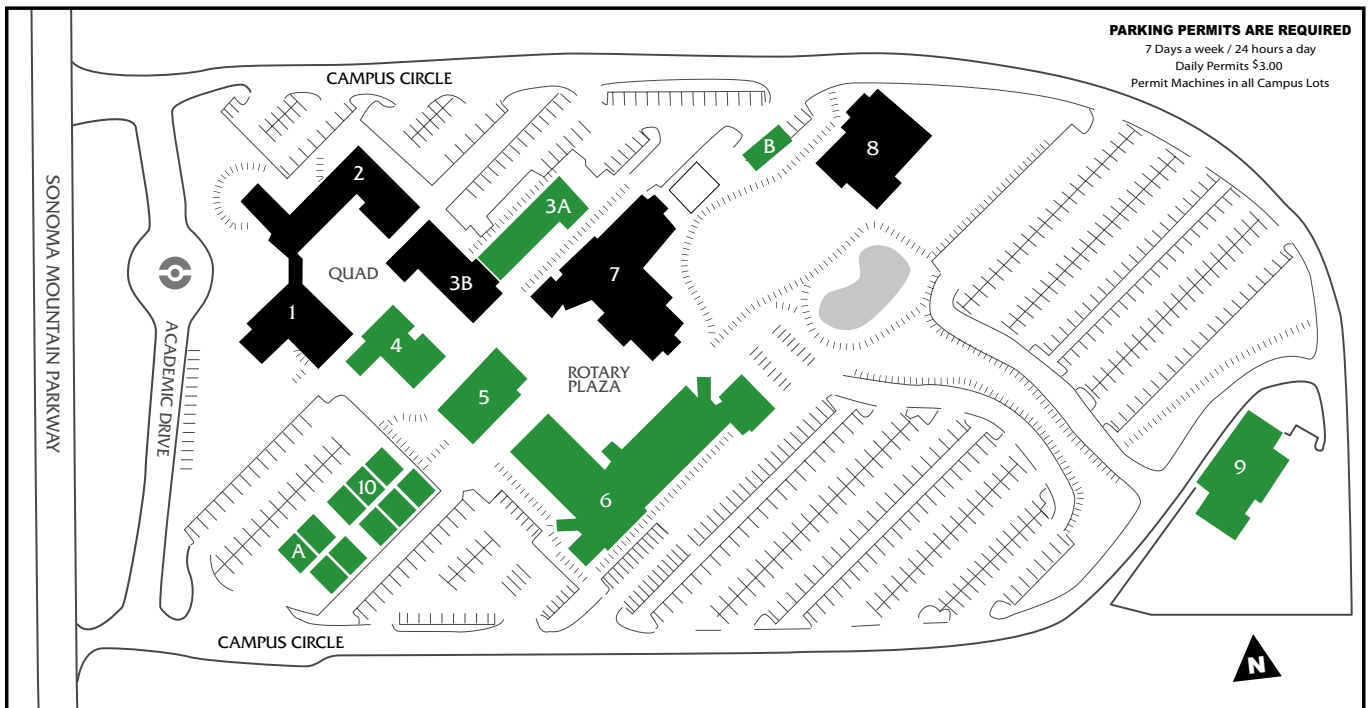

The Petaluma Campus Is OPEN While Under Construction!

Starting in the Spring 2008 Semester in January, SRJC's classrooms, laboratories, and offices on the Petaluma Campus will move into newly built facilities as the existing buildings are improved through reconstruction.

On-campus classes will be held in the following locations:

- Richard W. Call building (6)
- Petaluma Village (10)
- E Wing (Science & Art)(3A)
- Capri Creek Temporaries (A & B)

Student Services will be moved to the Richard W. Call building (6)

The Herold Mahoney Library will move temporarily into the Mike Smith Hall (5)

Bookstore and Café will remain in East Hall. (4)

SRJC PETALUMA CAMPUS MAP FOR SPRING 2008

Open To Public Access **Under Construction Closed to Public Access**

NO.	BUILDING NAME	NO.	BUILDING NAME	NO.	BUILDING NAME
1	John M. Jacobs Hall	4	East Hall (Cafe & Bookstore) (400)	7	Future Herold Mahoney Library
2	Kathleen Doyle Hall	5	Temporary Herold Mahoney Library <i>(Future Mike Smith Hall and SRJC Bookstore)</i>	8	Physical Fitness Center
3A	E Wing (Science & Art) (300)	6	Richard W. Call Building (600) Admissions & Records Counseling Registrar Student Services	9	Maintenance Compound (900)
3B	Carole E. Ellis Hall			10	Petaluma Village (100)
				A	Capri Creek Temporaries (PC/T1-T4)
				B	Capri Creek Temporaries (PC/T5)