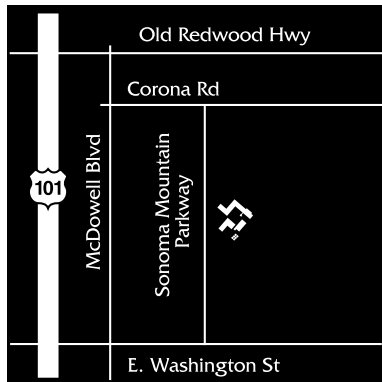

# Petaluma Campus, 680 Sonoma Mountain Parkway, Petaluma

Santa Rosa Junior College's Petaluma Campus is located at 680 Sonoma Mountain Parkway in east Petaluma, 707-778-2411. The Petaluma Campus offers a comprehensive curriculum for the day or evening student seeking general education, transfer, or occupational courses in a small campus environment. Students have ready access to convenient student services, including a full-service bookstore. Students should verify requirements for textbooks and class materials with Petaluma Campus Bookstore.