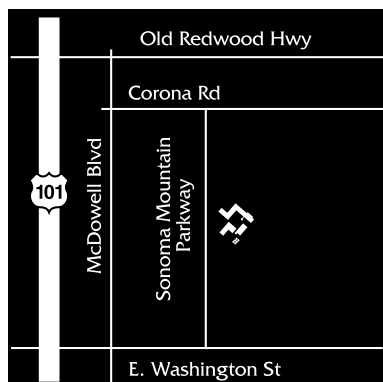

Petaluma Campus, 680 Sonoma Mountain Parkway, Petaluma

Santa Rosa Junior College's Petaluma Campus is located at 680 Sonoma Mountain Parkway in east Petaluma, 707-778-2411. The Petaluma Campus offers a comprehensive curriculum for the day or evening student seeking general education, transfer, or occupational courses in a small campus environment. Students have ready access to convenient student services, including a full-service bookstore. Students should verify requirements for textbooks and class materials with Petaluma Campus Bookstore.