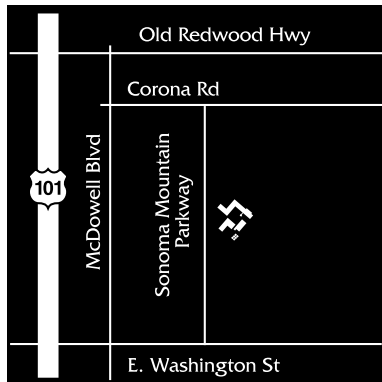

Petaluma Campus, 680 Sonoma Mountain Parkway, Petaluma

Santa Rosa Junior College's Petaluma Campus is located at 680 Sonoma Mountain Parkway in east Petaluma, 707-778-2411. The Petaluma Campus offers a comprehensive curriculum for the day or evening student seeking general education, transfer, or occupational courses in a small campus environment. Students have ready access to convenient student services, including a full-service bookstore. Students should verify requirements for textbooks and class materials with Petaluma Campus Bookstore.