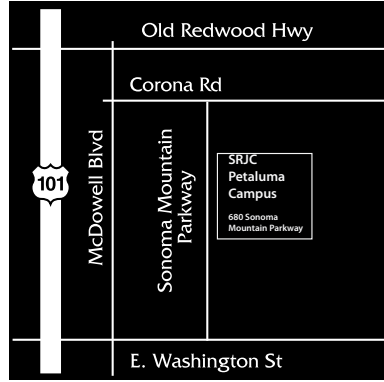

Petaluma Campus

Santa Rosa Junior College's Petaluma Campus is located at: 680 Sonoma Mountain Parkway (in east Petaluma).

There will be no Friday services beginning the week of May 30 and continuing through July 30.

In addition the campus will be closed:
May 31 - Memorial Day Holiday
July 5 - Independence Day Holiday

Services Available at the Petaluma Campus

Registration:	778-2415
Counseling/Student Services	778-3914
Herold Mahoney Library	778-3974
Assessment Service	778-3908
Student Health Services	778-3919
Bookstore	778-3902

Agriculture: Agribusiness/Wine Education

▶ WINE 119 EXAMINATION/ PINOT NOIR			
9822	W	6:00pm-10:00pm	PC1101
	TBA	Wkly hrs by arr (7/7-7/24)	

American Sign Language

ASL 1 ELEM AMER SIGN LANG PT I			
9326	MTWTh	6:30pm-9:30pm	PC 693
		(6/14-7/22)	

Anthropology

ANTHRO 1 PHYSICAL ANTHROPOLOGY			
8875	MTWTh	10:00am-12:15pm	PC 697
		(6/14-7/22)	

Art

ART 2.3 HISTORY OF MODERN ART			
9323	MWTh	6:00pm-8:50pm	PC 698
		(6/14-7/22)	

ART 7A DRAWING & COMP 1			
8879	MTWTh	9:00am-1:30pm	PC 130
		(6/14-7/22)	

▶ ART 7B DRAWING & COMP 2			
8880	MTWTh	9:00am-1:30pm	PC 130
		(6/14-7/22)	

Business Administration: Office Technology

BGN 150.2 COMP SKILLBLDG/DOS			
8890	4.0	Wkly hrs by arr (6/14-7/22)	PC 641

BOT 99 BOT OCC WORK EXPERIENCE(+ $10.00 fee)			
8893	19.0	Wkly hrs by arr (6/14-8/5)	4842

8894	28.0	Wkly hrs by arr (6/14-8/5)	4842
8895	37.5	Wkly hrs by arr (6/14-8/5)	4842

Jacob's Hall, Room 109
M-Th 8am-7pm

Doyle Hall, Room 216
Mon, Tues, & Thurs 8am-5pm, Wed 8am-7pm
Closed Daily 1pm-2pm, Closed Fridays in June & July

Open June 14-July 23
Mon-Tues 9am-8pm, Wed-Thurs 9am-1pm

John M. Jacobs Hall, Room 109
Mon, Tues & Thurs 8am-5pm.

Richard W. Call Bldg, Room 610
Mon - Thurs 8am-5pm
Mon-Thurs 8am-5pm, Closed June 30 for Inventory.

▶ BOT 99.1I ADMIN. ASSISTANT INTERN(+ $10.00 fee)			
8896	19.0	Wkly hrs by arr (6/14-8/5)	4842

▶ BOT 99.2I BOOKKEEPER INTERN(+ $10.00 fee)			
8897	19.0	Wkly hrs by arr (6/14-8/5)	4842

▶ BOT 99.3I LEGAL OFFICE SPEC INTERN(+ $10.00 fee)			
8898	19.0	Wkly hrs by arr (6/14-8/5)	4842

Business Administration: Self-Paced

BOT 169.1 COMP KEYBOARDING			
8899	4.0	Wkly hrs by arr (6/14-7/22)	PC 641

BOT 169.3 10-KEYPAD/DOS			
9421	2.5	Wkly hrs by arr (6/14-7/22)	PC 641

Business Administration

BAD 99 BUS ADMIN OCC WORK EXP(+ $10.00 fee)			
8883	19.0	Wkly hrs by arr (6/14-8/5)	4842

8884	28.0	Wkly hrs by arr (6/14-8/5)	4842
8885	37.5	Wkly hrs by arr (6/14-8/5)	4842

BAD 99I BUSINESS ADMIN INTERN(+ $10.00 fee)			
8887	19.0	Wkly hrs by arr (6/14-8/5)	4842

8888	28.0	Wkly hrs by arr (6/14-8/5)	4842
8889	37.5	Wkly hrs by arr (6/14-8/5)	4842

Chemistry

CHEM 60 CHEM ALLIED HEALTH(+ $14.50 fee)			
8904	MTWTh	8:00am-10:10am	PC 243
	TWTh	10:30am-11:30am	PC 243
	TWTh	11:30am-2:30pm	PC 208
		(6/14-7/22)