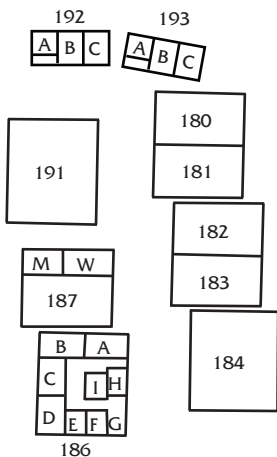

10 Petaluma Village

- 186 Disability Resources
- 192A/B Puente/EOPS
- 193A/B Student Affairs