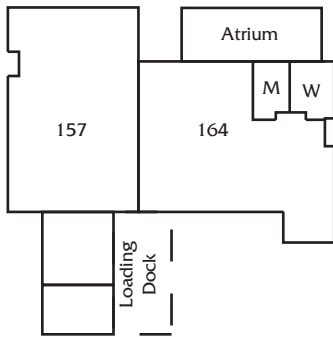

First Floor

- 641 Open Computer Lab
- 647 Campus Police
- 651 Technical Services
- 652 Technical Services

Second Floor

- 690 Tutorial Center

Faculty Offices

**4 East Hall
(Cafe & Bookstore)**

**5 Temporary Herold
Mahoney Library**