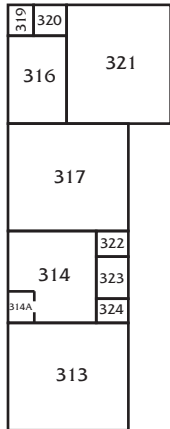

SRJC Petaluma Campus Room Map — Only Valid Spring 2008

**3A East Wing
(Science & Art)**

**B Capri Creek Temporary (PC/T5)
(Physical Sciences)**

**6 Richard W. Call Building
(Administration & Classrooms)**

First Floor

- 600 Administration
- 601 Assessment/
Work Experience
- 604 Financial Aid
- 606 Accounting
- 608 A & R/Counseling/
Student Services
- 616 Student Health
- 631 Mailroom
- 632 Writing Lab/
Language Lab
- 633 Computing Services
- 639 College Skills Lab