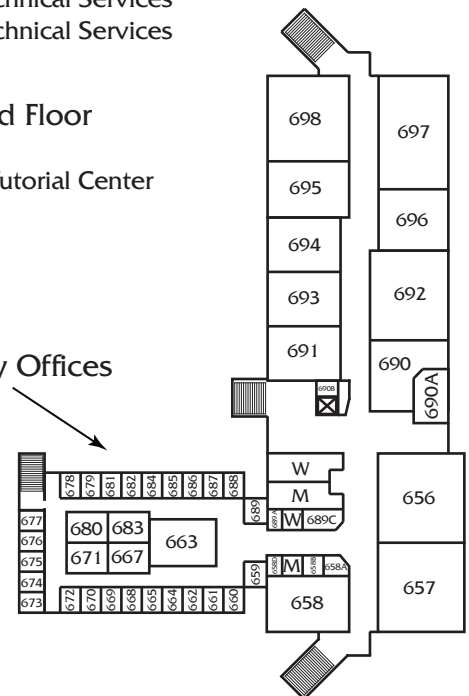

SRJC Petaluma Campus Room Map — Only Valid Spring 2008

**3A East Wing
(Science & Art)**

**B Capri Creek Temporary (PC/T5)
(Physical Sciences)**

**6 Richard W. Call Building
(Administration & Classrooms)**

First Floor

- 600 Administration
- 601 Assessment/
Work Experience
- 604 Financial Aid
- 606 Accounting
- 608 A & R/Counseling/
Student Services
- 616 Student Health
- 631 Mailroom
- 632 Writing Lab/
Language Lab
- 633 Computing Services
- 639 College Skills Lab

First Floor

- 641 Open Computer Lab
- 647 Campus Police
- 651 Technical Services
- 652 Technical Services

Second Floor

- 690 Tutorial Center

Faculty Offices

**4 East Hall
(Cafe & Bookstore)**

**5 Temporary Herold
Mahoney Library**