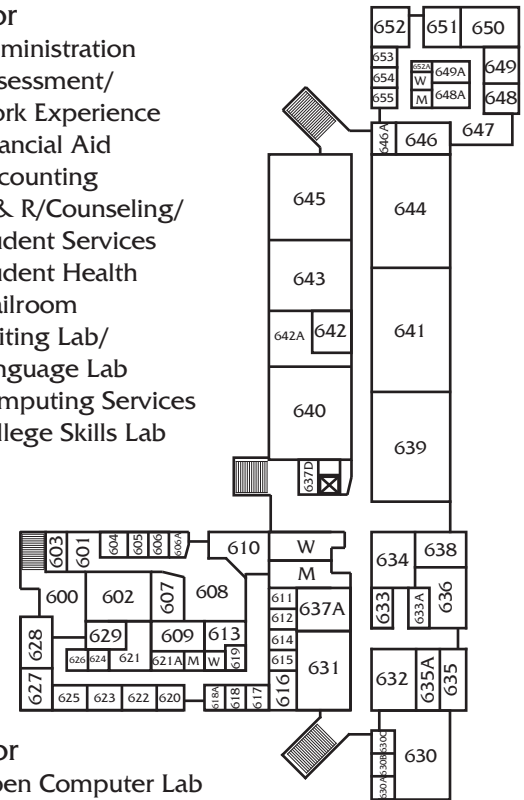

SRJC Petaluma Campus Room Map — Only Valid Spring 2008

**3A East Wing
(Science & Art)**

**B Capri Creek Temporary (PC/T5)
(Physical Sciences)**

**6 Richard W. Call Building
(Administration & Classrooms)**

First Floor

- 600 Administration
- 601 Assessment/
Work Experience
- 604 Financial Aid
- 606 Accounting
- 608 A & R/Counseling/
Student Services
- 616 Student Health
- 631 Mailroom
- 632 Writing Lab/
Language Lab
- 633 Computing Services
- 639 College Skills Lab

First Floor

- 641 Open Computer Lab
- 647 Campus Police
- 651 Technical Services
- 652 Technical Services

Second Floor

- 690 Tutorial Center

Faculty Offices

**4 East Hall
(Cafe & Bookstore)**

**5 Temporary Herold
Mahoney Library**