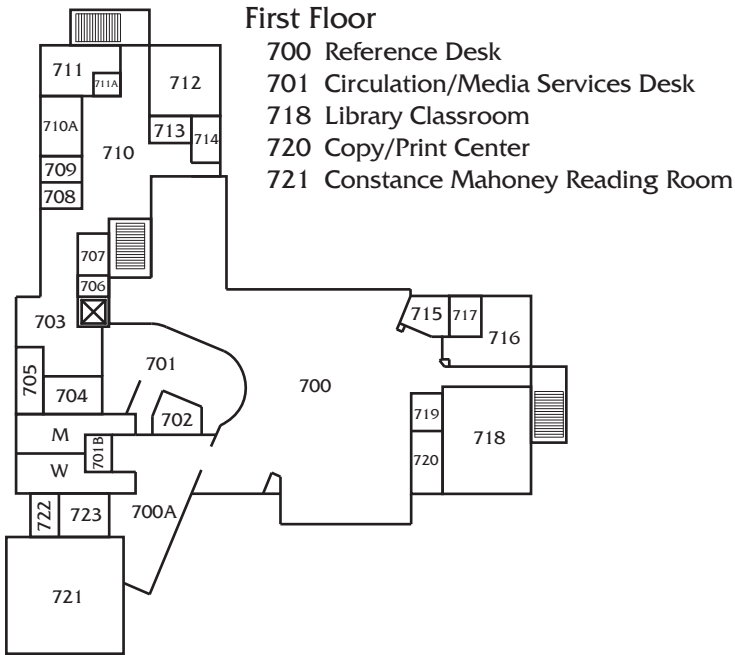

# SRJC Petaluma Campus Room Map

## 7 Herold Mahoney Library