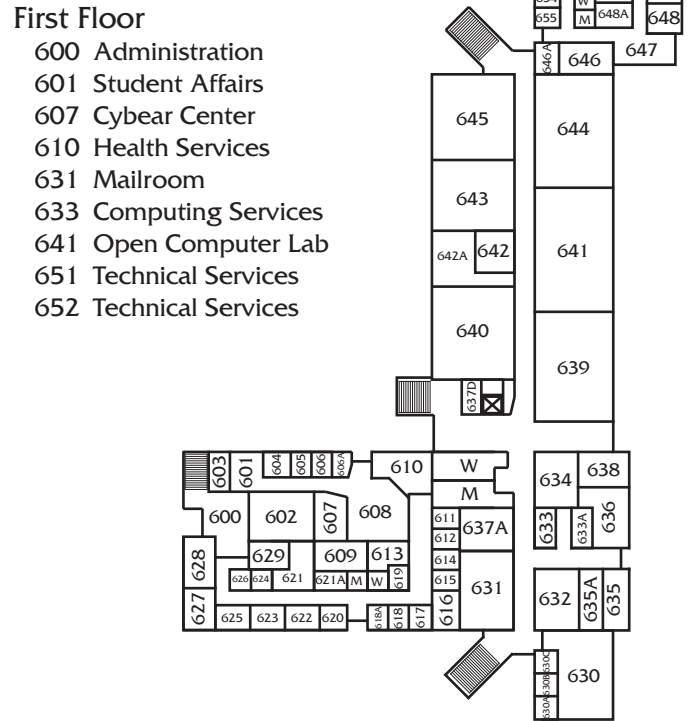

6 Richard W. Call Building