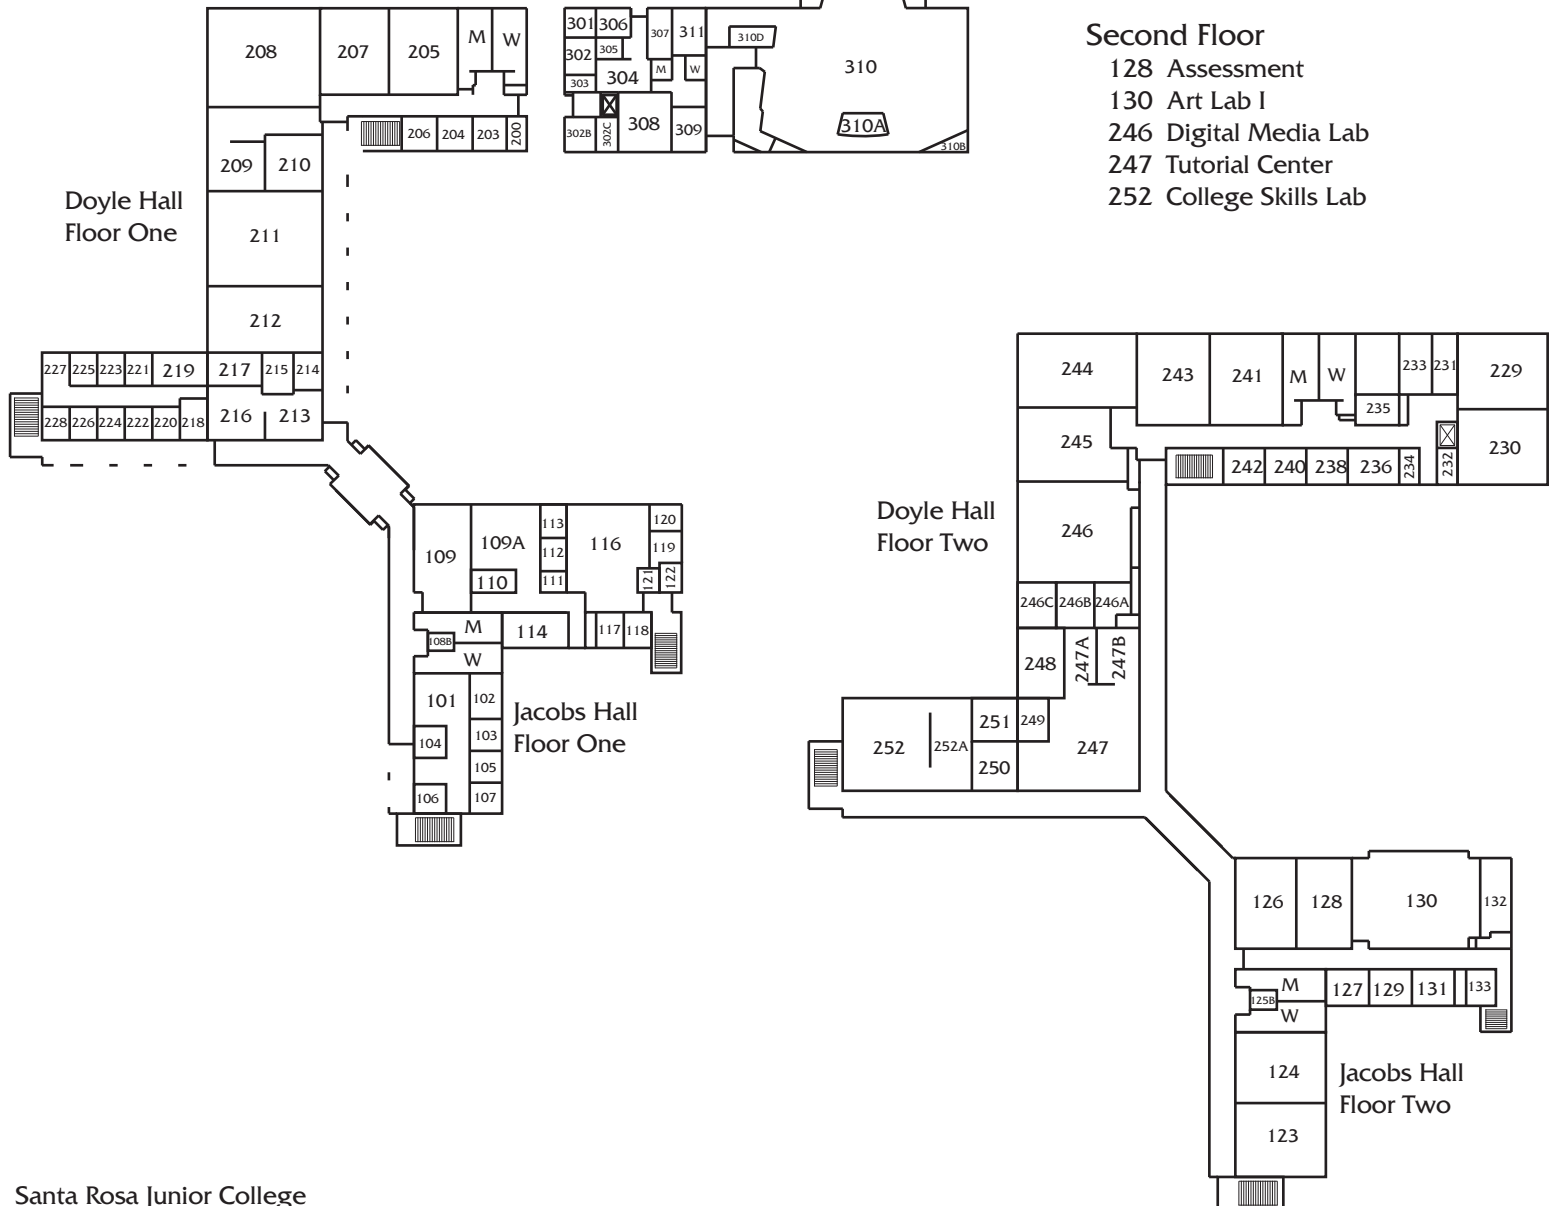

SRJC Petaluma Campus Room Map

1 John M. Jacobs Hall
2 Kathleen Doyle Hall

First Floor

- 101 Disability Resources
- 109 Admissions & Records
- 110 Accounting
- 116 Work Experience
- 208 Chemistry/Physics Lab
- 211 Physical Science Lab
- 213 Financial Aid
- 216 Counseling

3A E Wing (Art & Science)

- 313 Life Science Lab
- 317 Life Science Lab
- 321 Art Lab II

3B Carole L. Ellis Auditorium

- 303 Campus Police
- 310 Carole L. Ellis Auditorium

1 John M. Jacobs Hall
2 Kathleen Doyle Hall

Second Floor

- 128 Assessment
- 130 Art Lab I
- 246 Digital Media Lab
- 247 Tutorial Center
- 252 College Skills Lab

Santa Rosa Junior College
Petaluma Campus
680 Sonoma Mountain Parkway
Petaluma, CA 94954
(707) 778-2415