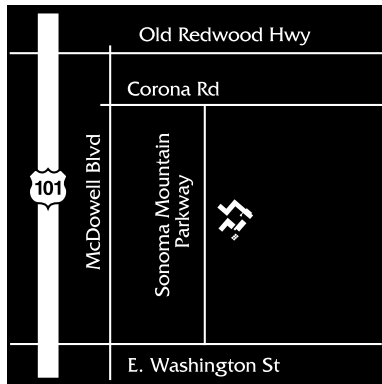

OFF-CAMPUS COURSE LISTINGS

Petaluma Campus, 680 Sonoma Mountain Parkway, Petaluma

Santa Rosa Junior College's Petaluma Campus is located at 680 Sonoma Mountain Parkway in east Petaluma, 707-778-2411. The Petaluma Campus offers a comprehensive curriculum for the day or evening student seeking general education, transfer, or occupational courses in a small campus environment. Students have ready access to convenient student services, including a full-service bookstore. Students should verify requirements for textbooks and class materials with Petaluma Campus Bookstore.