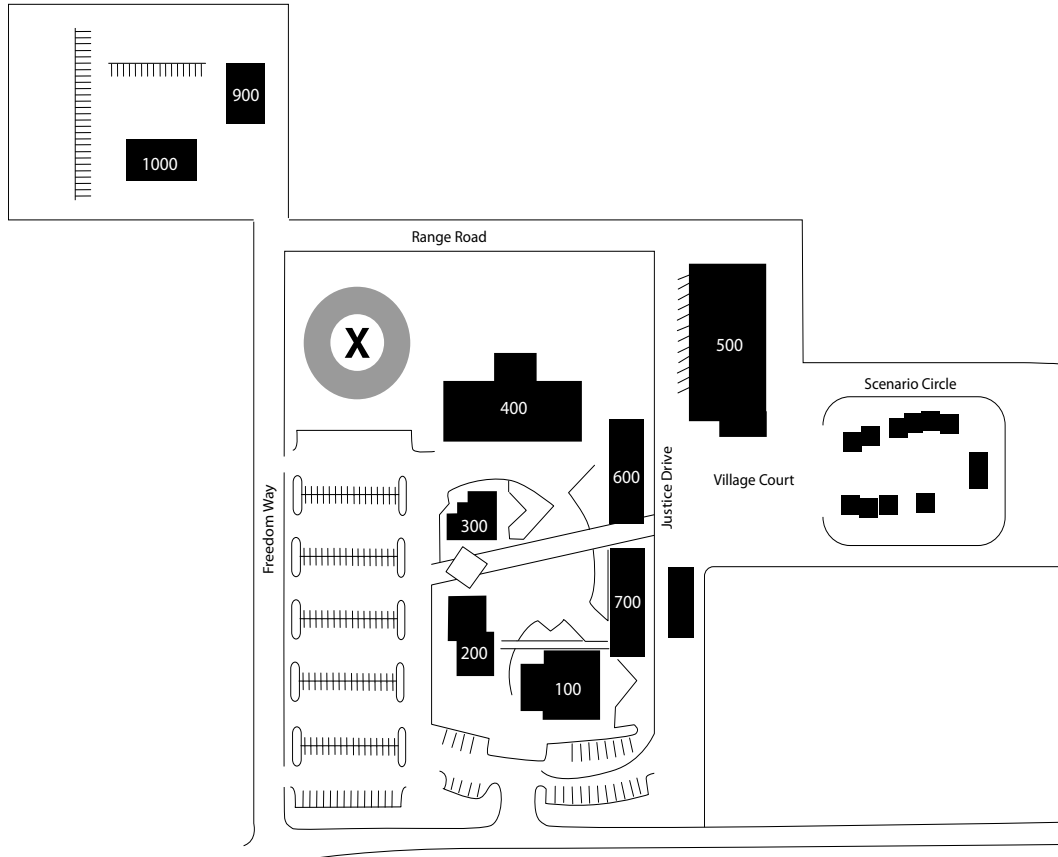

PETALUMA CAMPUS

EVACUATION ASSEMBLY AREA MAPS

EVACUATION ASSEMBLY AREA - PETALUMA CAMPUS

 Evacuation Assembly Areas

Sonoma Mountain Parkway

WINDSOR CAMPUS

EVACUATION ASSEMBLY AREA MAPS

Public Safety Training Center

= Evacuation Assembly Area (see page 13 for Evacuation Procedures)

EVACUATION ASSEMBLY AREA - WINDSOR CAMPUS

SHONE FARM

**EVACUATION
ASSEMBLY
AREA MAPS**

EVACUATION ASSEMBLY AREA - SHONE FARM

Evacuation Assembly Area