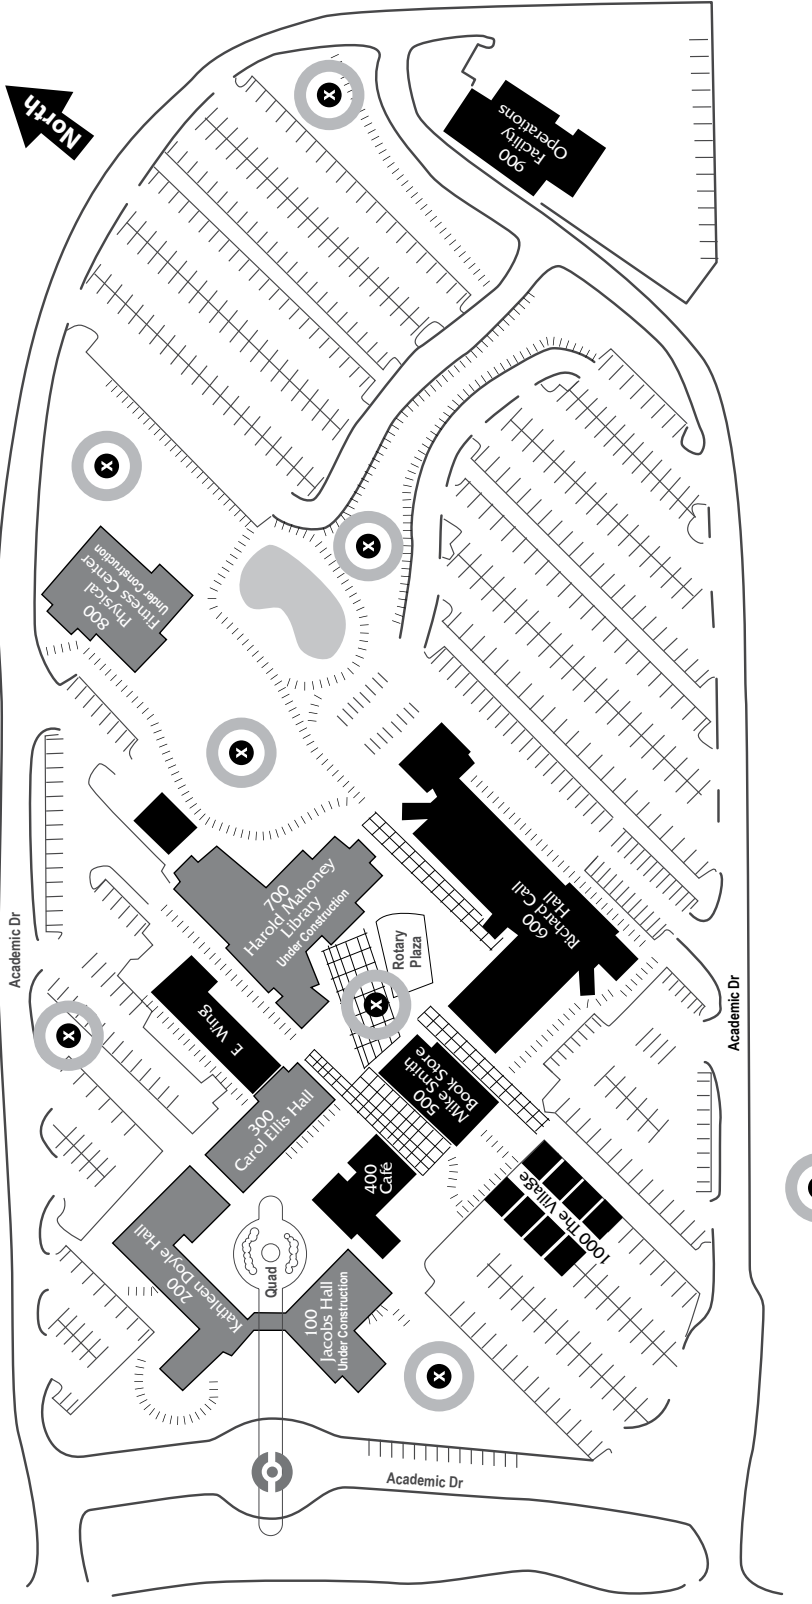

PETALUMA CAMPUS

EVACUATION ASSEMBLY AREA MAPS

EVACUATION ASSEMBLY AREA - PETALUMA CAMPUS

 Evacuation Assembly Areas

Sonoma Mountain Parkway

WINDSOR CAMPUS

EVACUATION ASSEMBLY AREA MAPS

Public Safety Training Center

= Evacuation Assembly Area (see page 13 for Evacuation Procedures)

EVACUATION ASSEMBLY AREA - WINDSOR CAMPUS

SHONE FARM

**EVACUATION
ASSEMBLY
AREA MAPS**

EVACUATION ASSEMBLY AREA - SHONE FARM

Evacuation Assembly Area